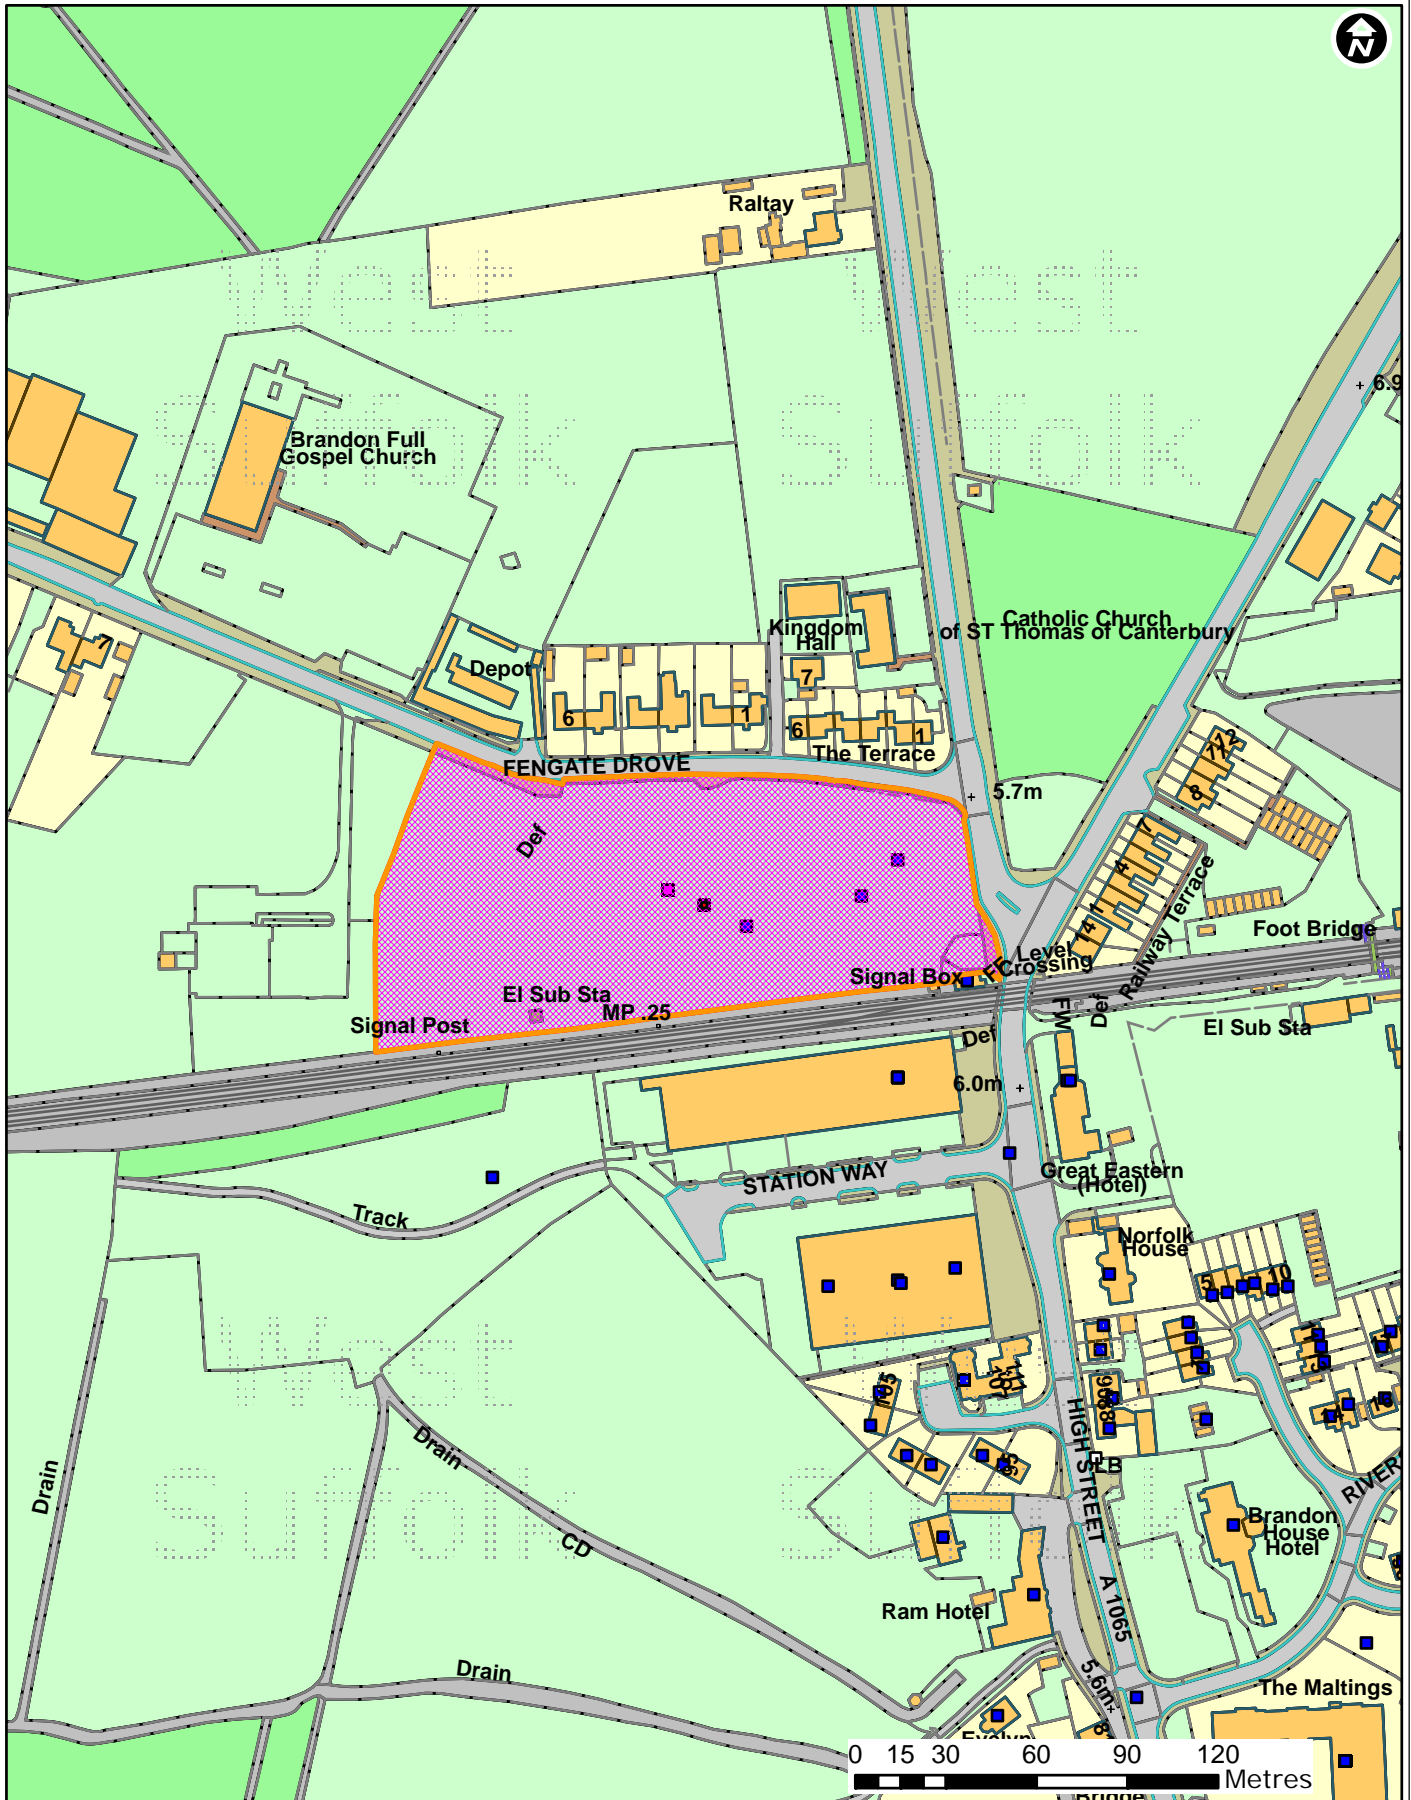

DC/14/2219/FUL

Land at Fengate Drive, High Street, Brandon

Forest Heath • St Edmundsbury

West Suffolk
working together

© Crown Copyright and database rights 2015 Ordnance Survey 100019675/100023282. You are not permitted to copy, sub-license, distribute or sell any of this data to third parties in any form. Use of this data is subject to terms and conditions. See www.westsuffolk.gov.uk/disclaimer.cfm.

Scale: 1:2,500
Date: 18/06/2015